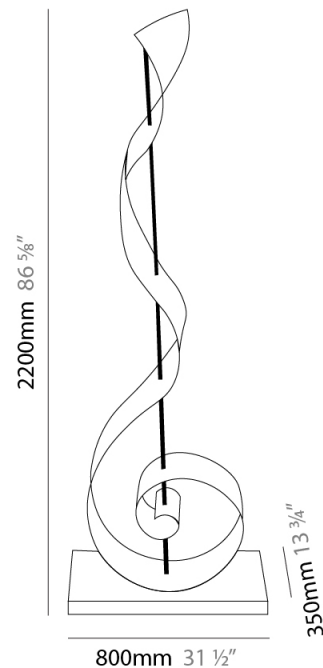

CHIAVE DI SOL PORTABLE

D134070-

base number Finish
Options

1. To build a product code in our configurator select the specify button on the base model # product page
2. To build a manual product code on this datasheet choose from the options listed below in blue font and add the suffix to the base model #

GENERAL

Series: Chiave Di Sol
Partner: Knikerboker
Division: Design
Installation: Portable
Product Type: Floor
Mounting Location: Floor
Light Distribution: Indirect

PHYSICAL

Shape: Abstract
Length (mm): 350
Length (in): 13 3/4
Width (mm): 80
Width (in): 3 1/8
Height (mm): 2200
Height (in): 86 5/8
Fixture Finish: EWH / EBK / MAN / COF / PRD / SLF / GLF / CLF / BRL / EWS / EWG / EWC / EWR / EBS / EBG / EBC / EBC / EBB / MAS / MAD / MAC / MAB / COS / CGO / CCL / CBL / PRS / PRG / PRC / PRB
Fixture Material: Metal
Upon Request: Bolt Down

ELECTRICAL

Lamp Type: LED
Total Output Wattage (W): 20
Dimming: In-Line Dimming
Driver Included: Yes
Driver Location: Integrated
Driver Type: Constant Voltage - Universal
Driver Class: Class 2
Input Voltage (V): 120 - 277
Output Voltage (V): 24
Upon Request: (Not included) 0-10Vdc dimming / Phase dimming @120Vac only

LED

Color Temperature (°K): 3000
Max. Delivered Lumen (lm): 2000
CRI: >85 CRI
Lamp Life (hrs): 50000

OPTICAL

RATINGS AND CERTIFICATIONS

Certified By: Certified for North American Standards
IP rating: IP20

PROJECT
TYPE
SPECIFIER
QUANTITY
DATE