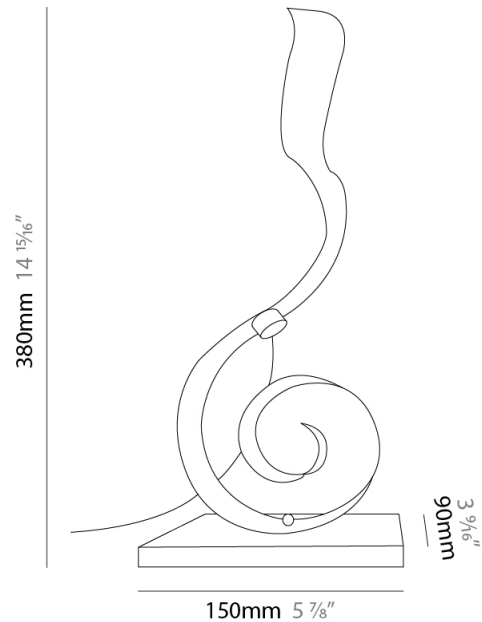

PROJECT	_____
TYPE	_____
SPECIFIER	_____
QUANTITY	_____
DATE	_____

CHIAVE DI SOL PORTABLE

D134169-

base number   Finish
Options

1. To build a product code in our configurator select the specify button on the base model # product page
2. To build a manual product code on this datasheet choose from the options listed below in blue font and add the suffix to the base model #

GENERAL

Series: Chiave Di Sol
Partner: Knikerboker
Division: Design
Installation: Portable
Product Type: Table
Mounting Location: Table
Light Distribution: Indirect

PHYSICAL

Shape: Abstract
Length (mm): 150
Length (in): 5 7/8
Width (mm): 90
Width (in): 3 9/16
Height (mm): 380
Height (in): 14 15/16
Weight (kg): 1.5
Fixture Finish: EWH / EBK / MAN / COF / PRD / SLF / GLF / CLF / BRL / GLD
Fixture Material: Metal

ELECTRICAL

Lamp Type: LED
Input Wattage (W): 2
Dimming: In-Line Dimming
Driver Included: Yes
Driver Location: Inline Transformer Plug
Input Voltage (V): 120 - 277
Constant Current (MA): 500

LED

Number of LEDs: 1
Color Temperature (°K): 3000
Max. Delivered Lumen (lm): 280
CRI: >85 CRI
Lamp Life (hrs): 50000
Upon Request: 2700K

OPTICAL

RATINGS AND CERTIFICATIONS

Certified By: Certified for North American Standards
IP rating: IP20