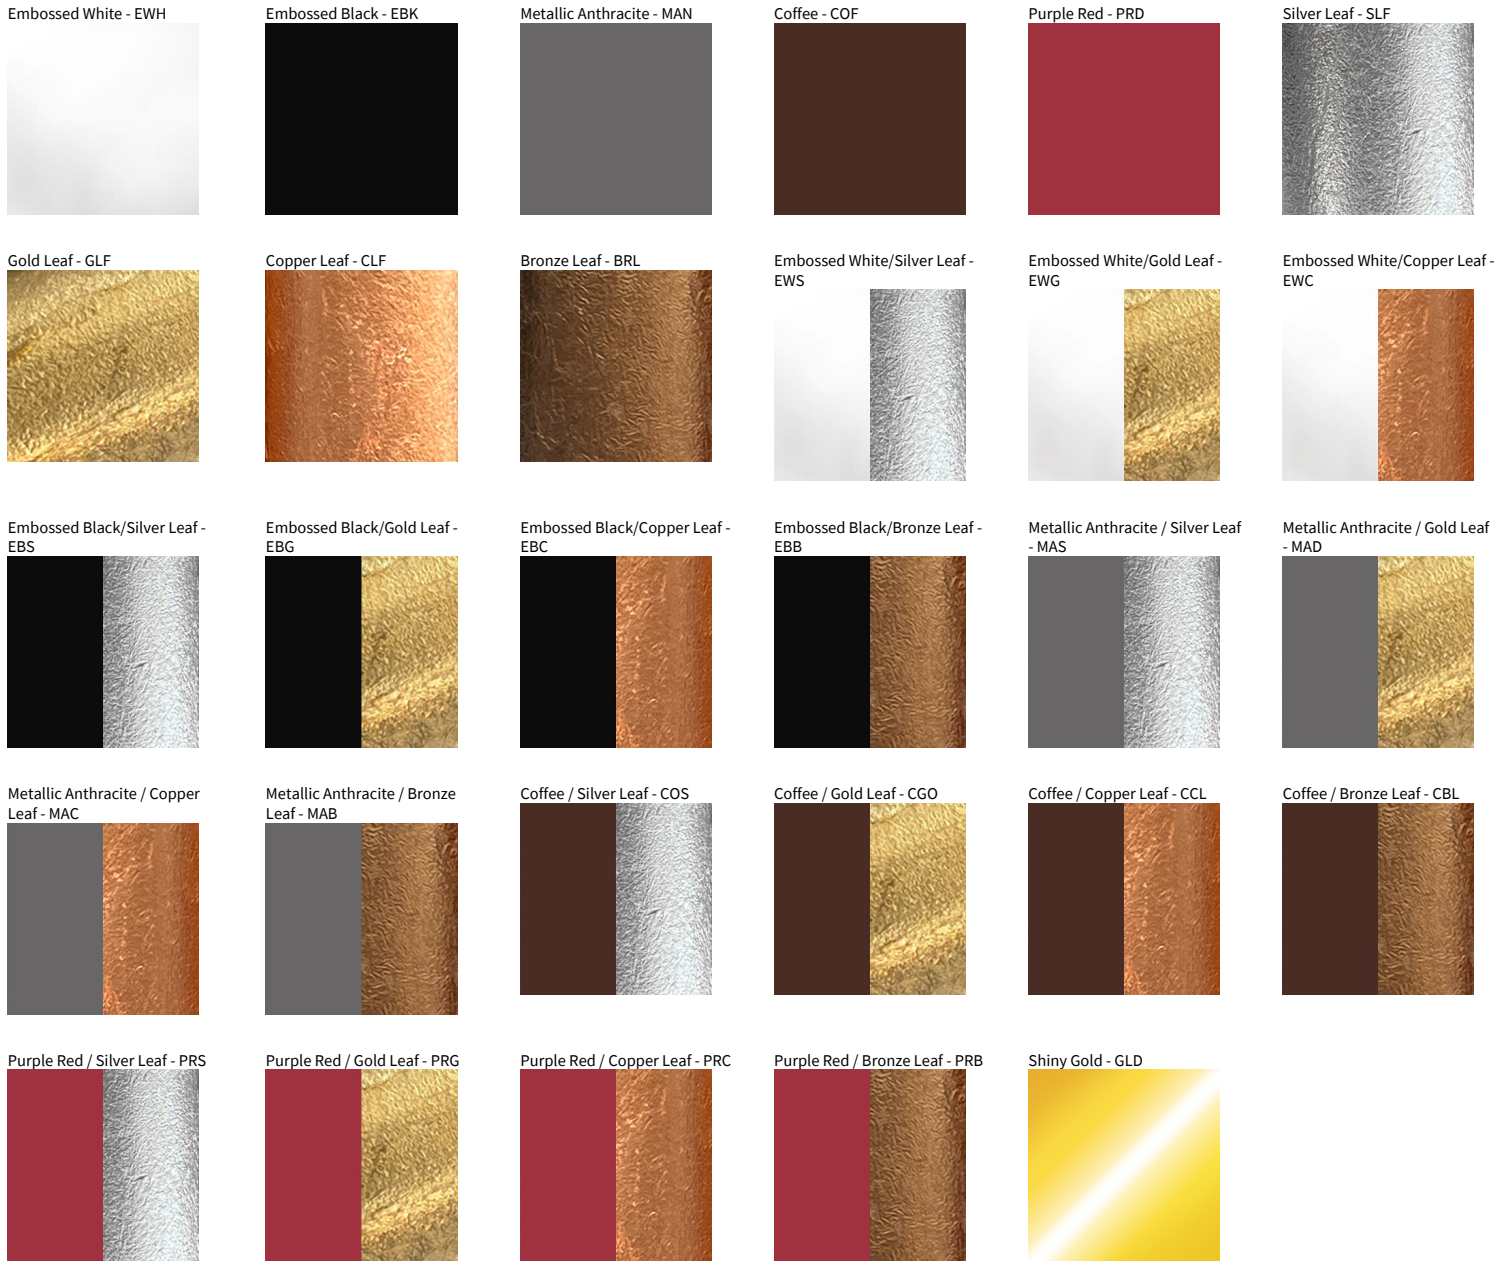

QUANTITY

DATE

D

CHIAVE DI SOL COLOR FINISH CHART

PROJECT
TYPE
SPECIFIER
QUANTITY
DATE

Fixture Finish

Digital: Not all screens are calibrated the same, and therefore, colors will appear differently between screens.