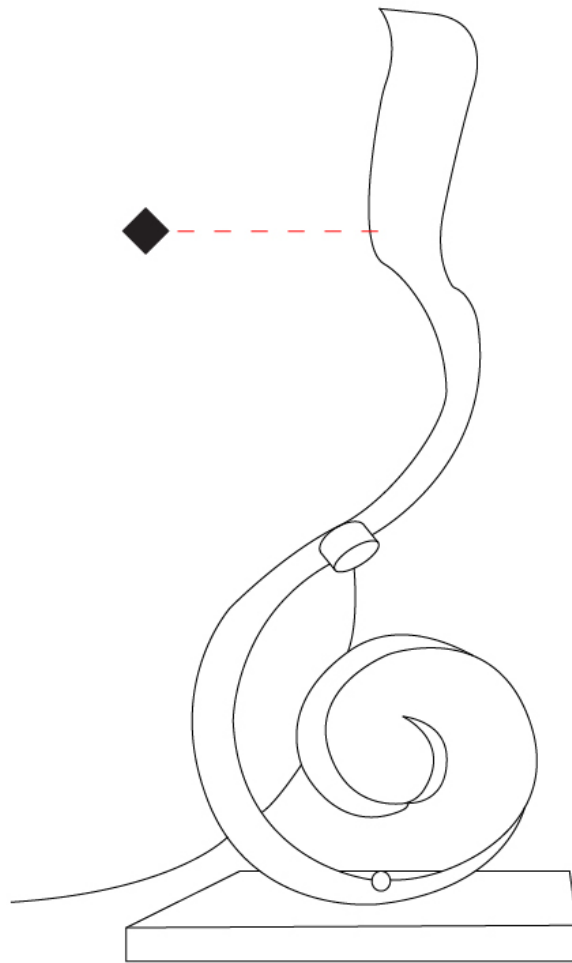

CHIAVE DI SOL PORTABLE

D134169-

PROJECT

TYPE

SPECIFIER

QUANTITY

DATE

D