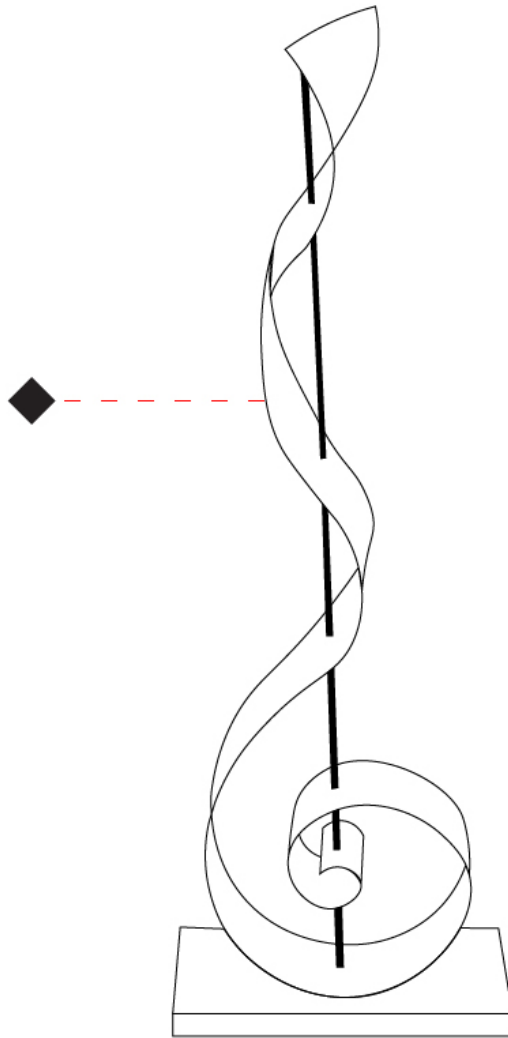

CHIAVE DI SOL PORTABLE

D134070-

PROJECT

TYPE

SPECIFIER

QUANTITY

DATE

D